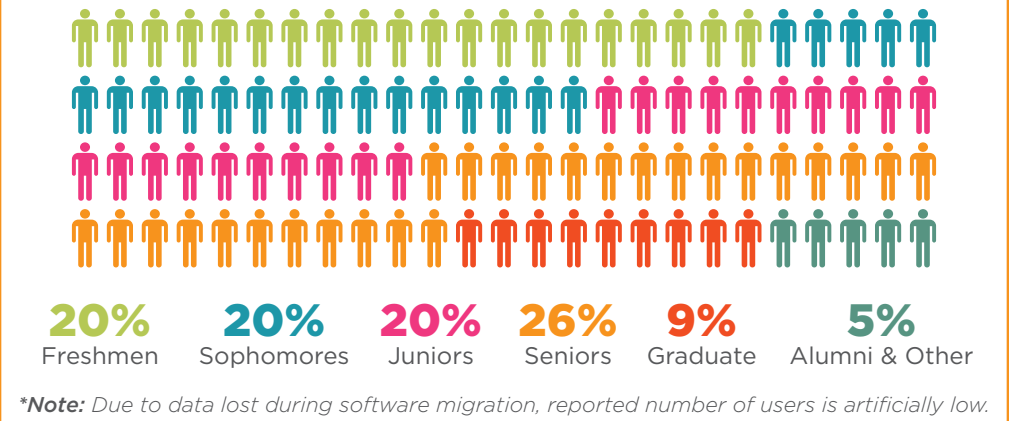

STUDENT ENGAGEMENT AT THE CENTER FOR CAREER DEVELOPMENT

2017/2018 Student Usage Data

Total interactions with the Center for Career Development	42,594	Number of unique students and alumni who interacted with the CCD	16,744*
--	---------------	---	----------------

Percentage of students in each college who used at least one sponsored service

Percentage of students who engaged with the CCD