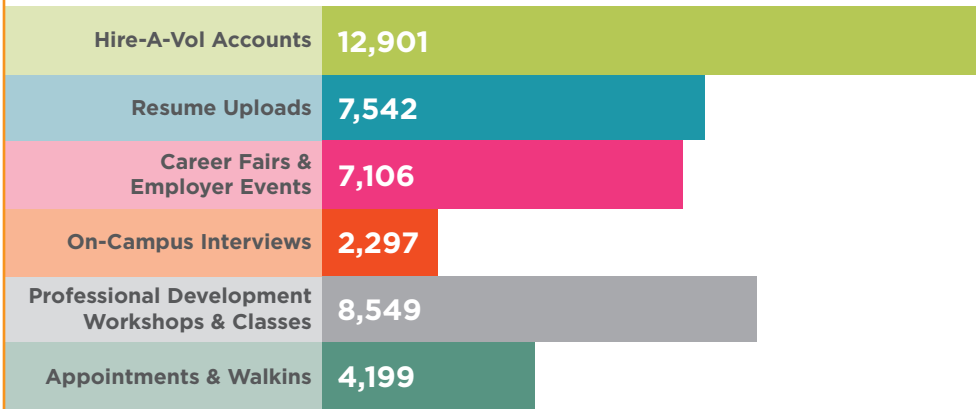

STUDENT ENGAGEMENT AT THE CENTER FOR CAREER DEVELOPMENT

2017/2018 Student Usage Data

Total interactions with the Center for Career Development	42,594	Number of unique students and alumni who interacted with the CCD	16,744*
--	---------------	---	----------------