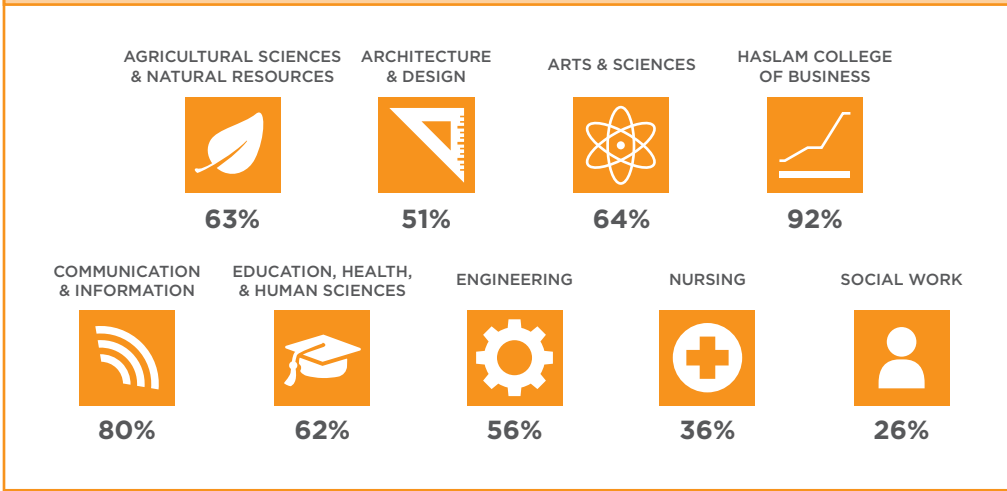

Percentage of students in each college who used at least one sponsored service