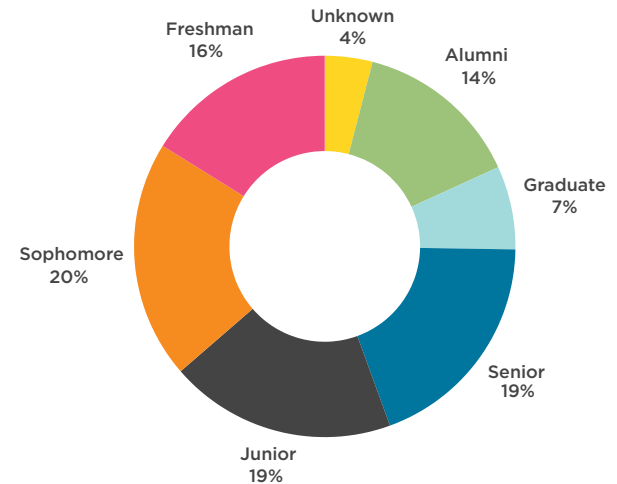

Number of unique students and alumni who interacted with the CCDAE (including Handshake)

29,038