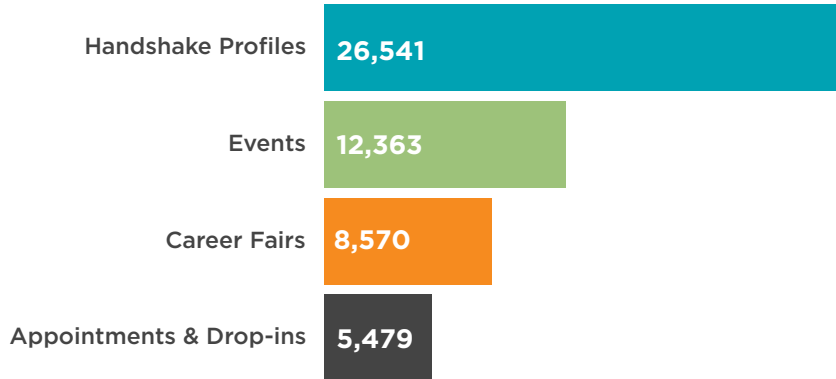

THE CENTER FOR CAREER DEVELOPMENT & ACADEMIC EXPLORATION STUDENT ENGAGEMENT

2023-2024 Student Usage Data

Total student interactions with the CCDAE

53,389

Number of unique students and alumni who interacted with the CCDAE (including Handshake)